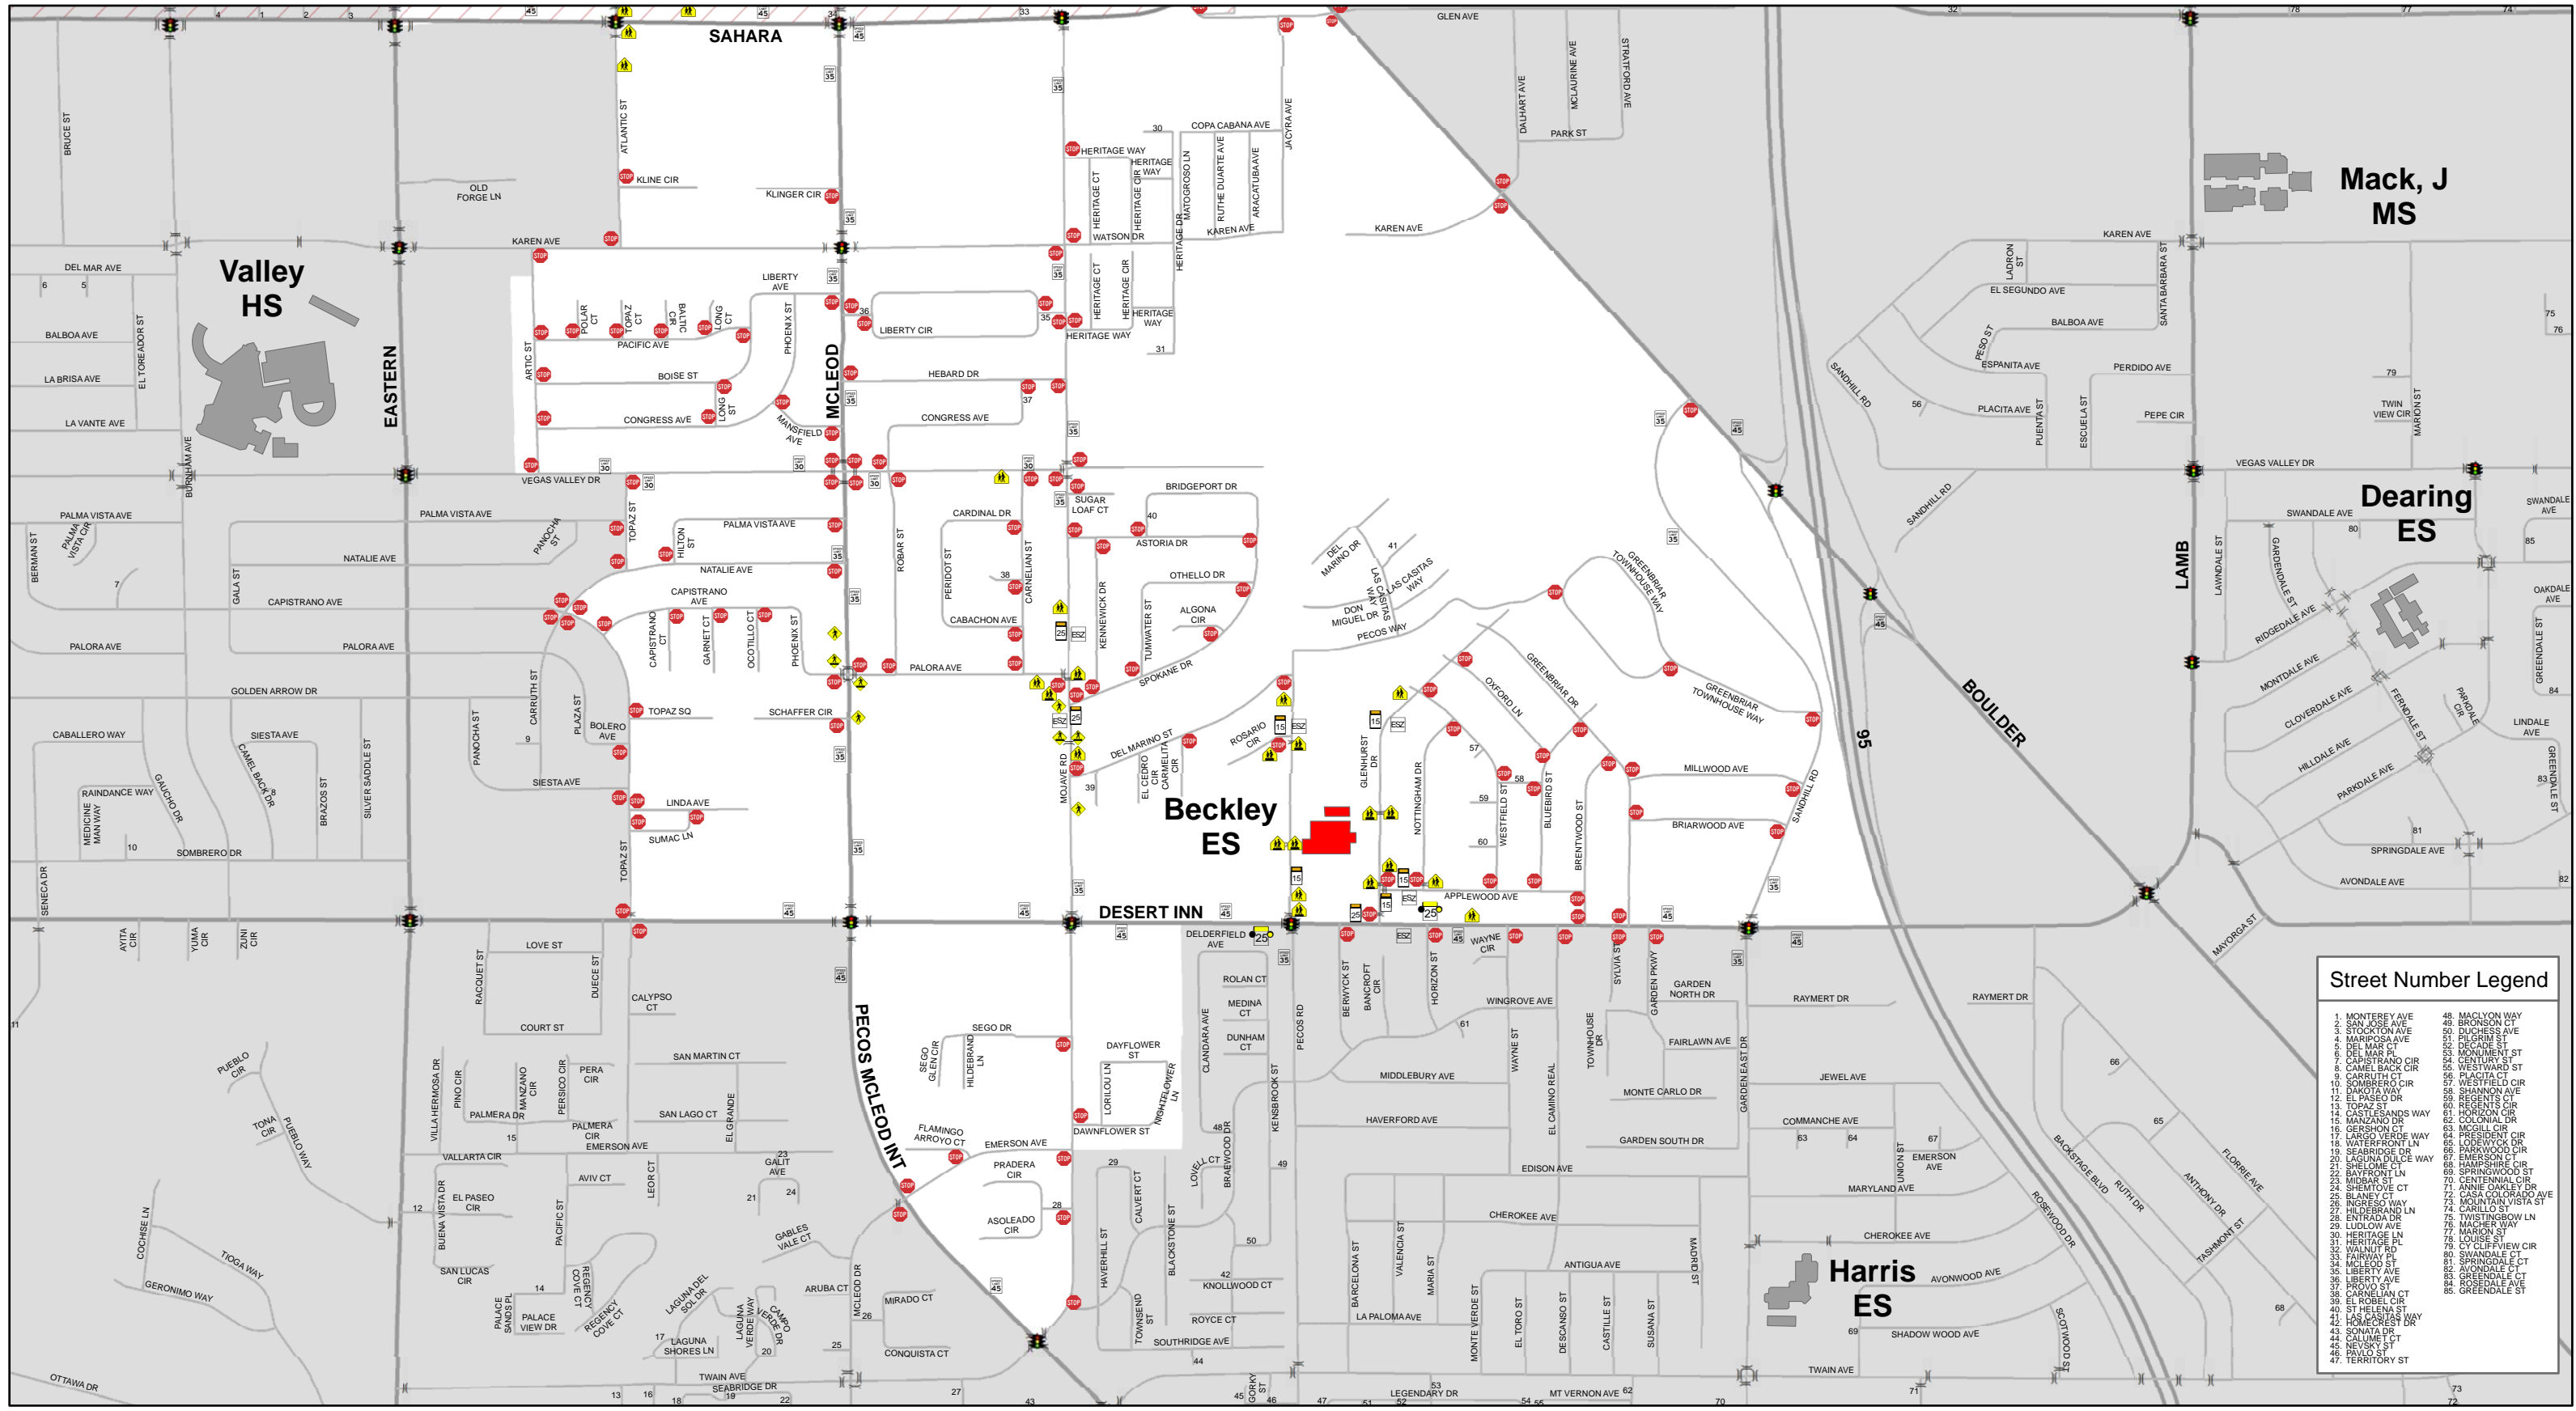

DISCLAIMER:

This map is provided to assist parents/guardians and students in the selection of a walking/bicycling route to and from school. The location of traffic control devices and roadway conditions will change, so parents/guardians must continually review the route with their child/children. This information is provided for information purposes only. Nothing herein is warranted by Clark County, and no liability is assumed by Clark County or the Clark County School District for the information provided, including but not limited to the accuracy of the data shown herein. Speed limits are 25 mph unless otherwise noted.

For more Information see <http://www.clarkcountynv.gov/depts/public_works/Pages/default.aspx>

Will Beckley Elementary School

Bell Times
9:10 AM - 3:21 PM

Legend

- Clark County
- Boulder City
- City of Henderson
- City of Las Vegas
- City of Mesquite
- City of North Las Vegas

2014-2015